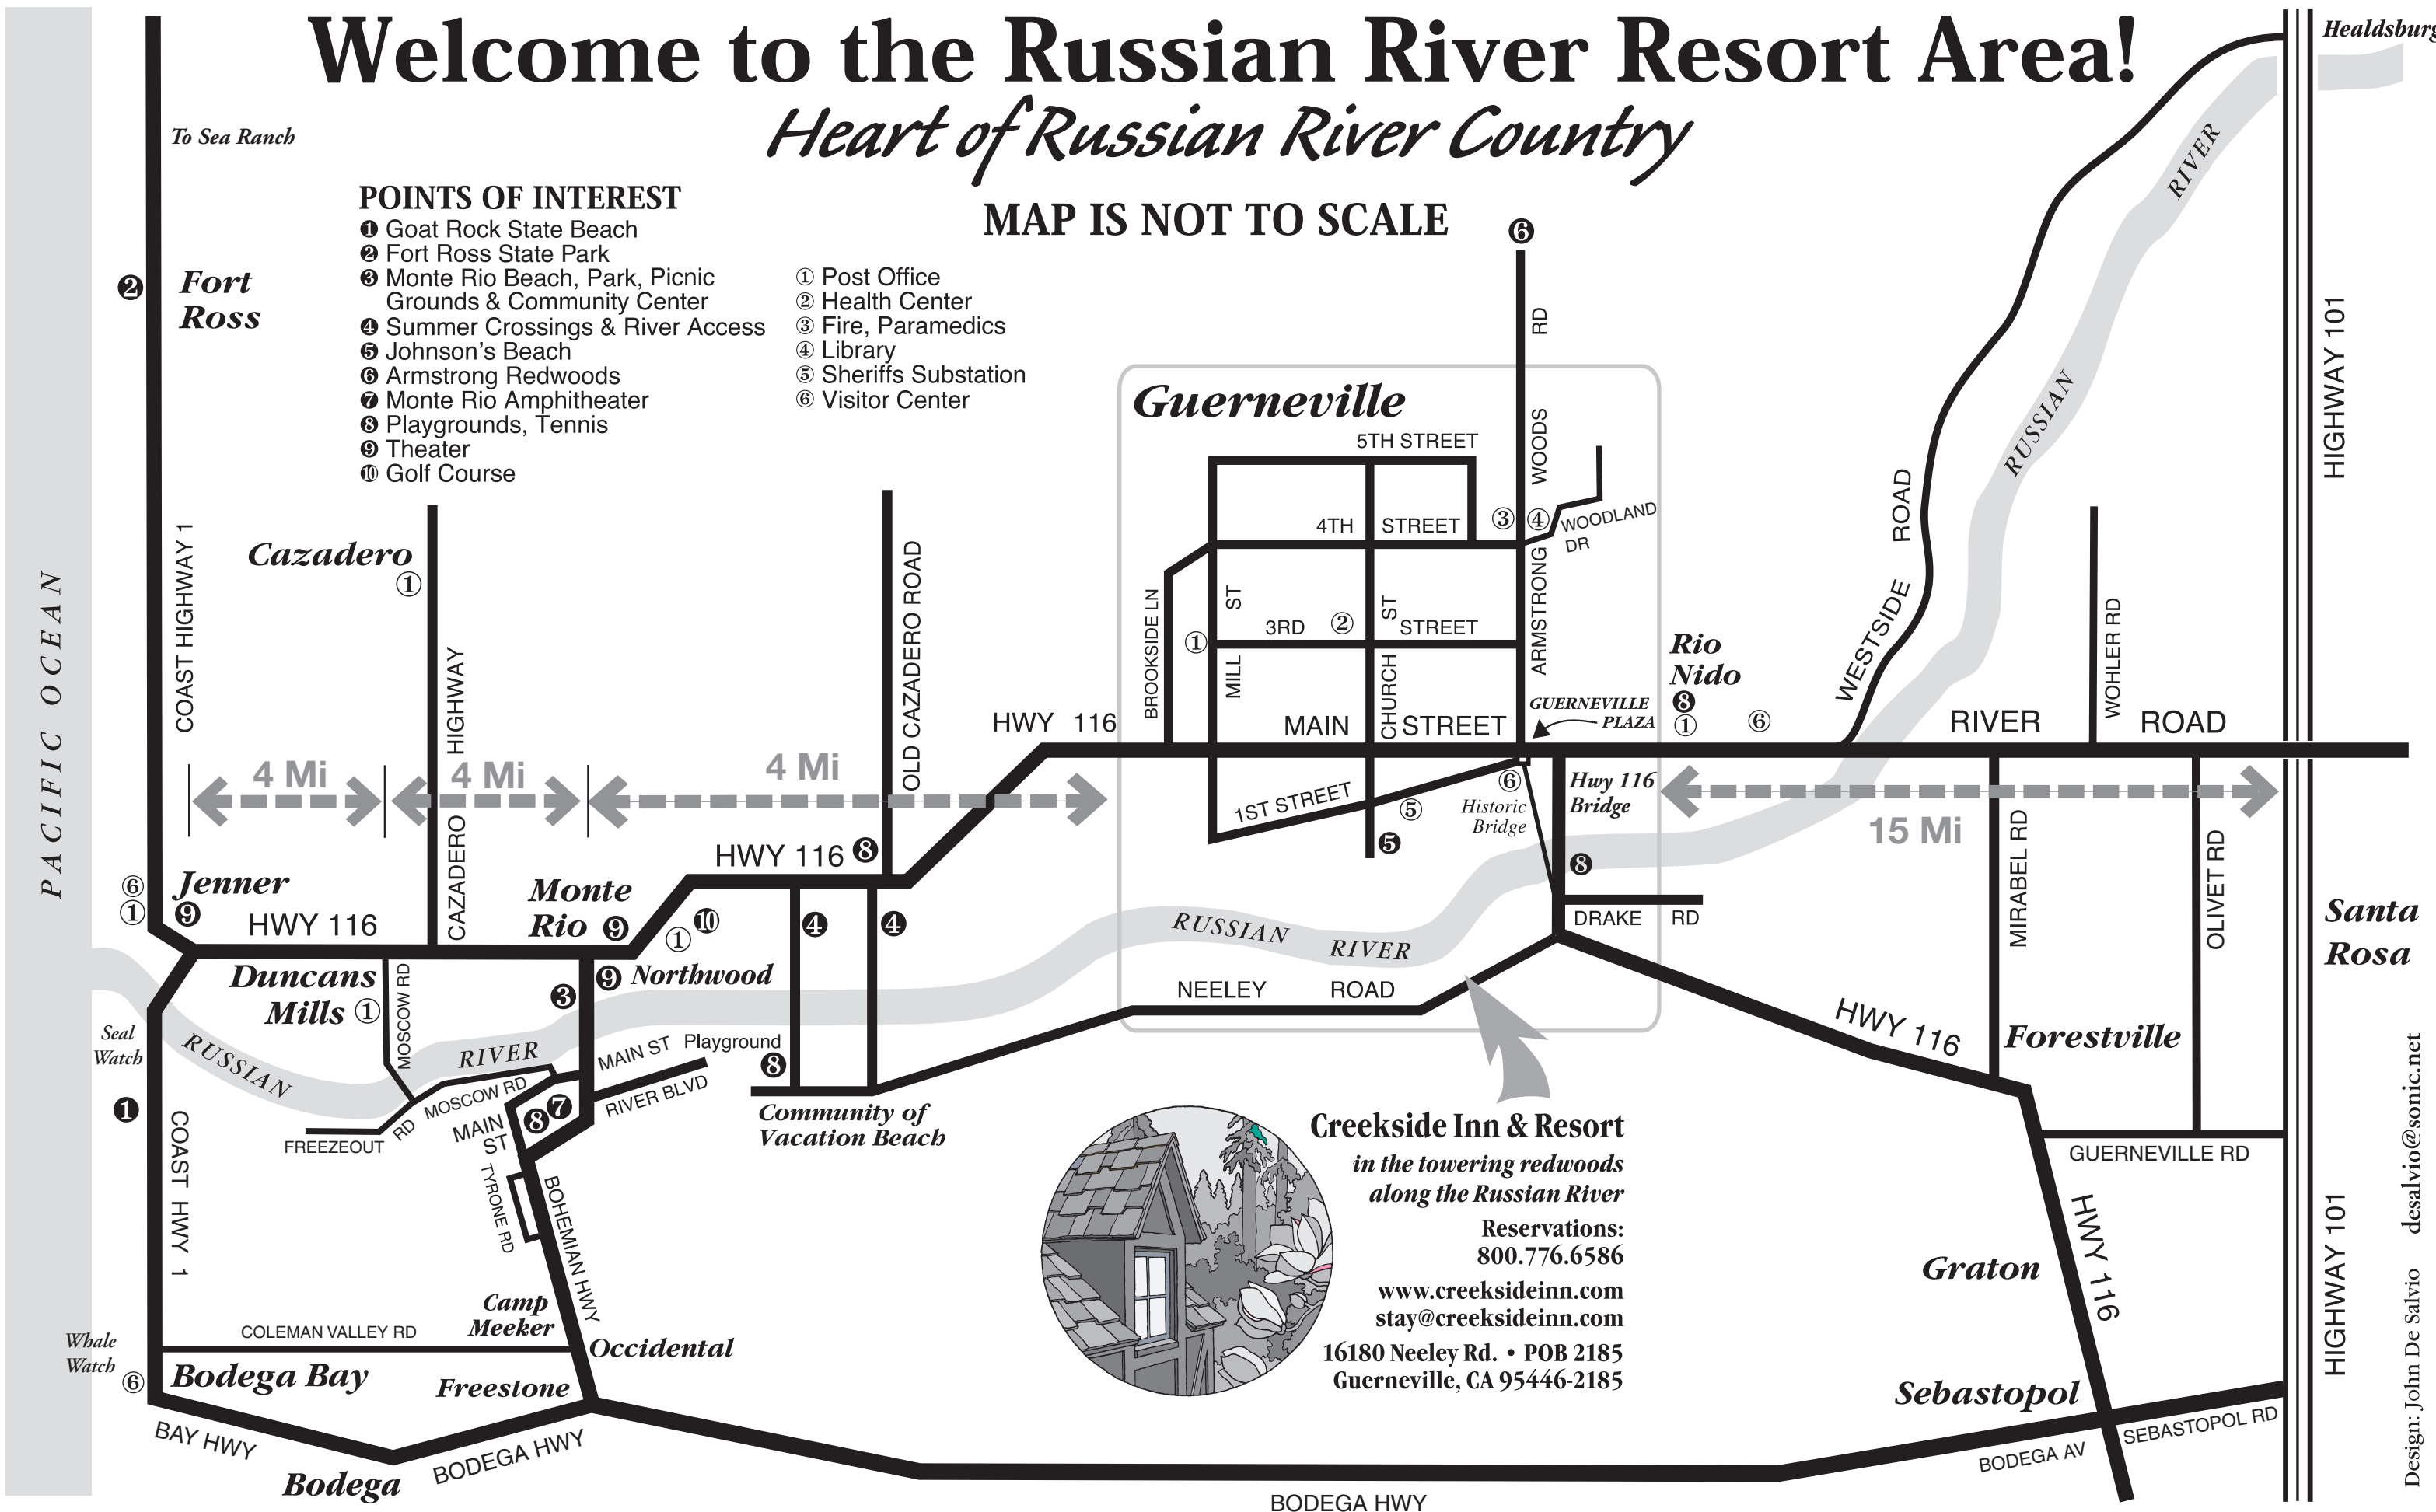

Welcome to the Russian River Resort Area!

Heart of Russian River Country

MAP IS NOT TO SCALE

POINTS OF INTEREST

- | | |
|--|------------------------|
| ① Goat Rock State Beach | ① Post Office |
| ② Fort Ross State Park | ② Health Center |
| ③ Monte Rio Beach, Park, Picnic Grounds & Community Center | ③ Fire, Paramedics |
| ④ Summer Crossings & River Access | ④ Library |
| ⑤ Johnson's Beach | ⑤ Sheriff's Substation |
| ⑥ Armstrong Redwoods | ⑥ Visitor Center |
| ⑦ Monte Rio Amphitheater | |
| ⑧ Playgrounds, Tennis | |
| ⑨ Theater | |
| ⑩ Golf Course | |

Creekside Inn & Resort
*in the towering redwoods
 along the Russian River*
 Reservations:
 800.776.6586
 www.creeksideinn.com
 stay@creeksideinn.com
 16180 Neeley Rd. • POB 2185
 Guerneville, CA 95446-2185